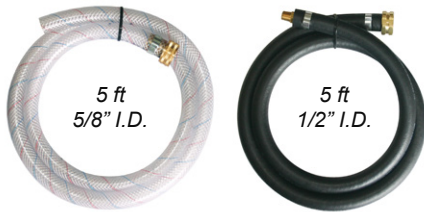

# Impeller Pump OP-7

The OP-7 is a self-priming impeller pump for diesel or oil transfer. The pump is ideal for completing oil changes on generators and boat engines. Flow direction is reversible with the integrated switch and it is designed for discontinuous use.

## Basic Features

- Self-priming
- IP65 rated
- Fittings included 3/4" Male Garden Hose (other sizes available upon request)
- Reversing switch
- Available in 12V and 24V

### BRU version

Includes:  
2 hoses and  
9 ft power cable

## Technical Specifications

<b>Flow Rate</b>	3/4" I.D.	7.4 GPM / 28 LPM
	Hose	
<b>Inlet / Outlet</b>	Inner 3/8" Female BSPP Outer 3/4" Outer Diameter Hose Barb Fittings 3/4" Male Garden Hose	
<b>Voltage</b>	12V or 24V	
<b>Self-priming</b>	5 ft / 1.5m (wet)	
<b>Amp. Draw</b>	6A / 12V, 4A / 24V	
<b>Fuse</b>	7.5A / 12V, 5A / 24V	
<b>Wire Size</b>	14 AWG / 1.5 mm <sup>2</sup>	
<b>Pressure</b>	15 psi / 1 bar	
<b>Min. Ambient Temperature</b>	14°F / -10°C	
<b>Min. Ambient Temperature</b>	140°F / 60°C	
<b>Impeller</b>	Viton	
<b>Rated</b>	IP65	
<b>Dimensions</b>	A	7.57" / 192 mm
	B	5.16" / 131 mm
	C	3.5" / 89 mm
	3.7 lbs / 1.7 kg	