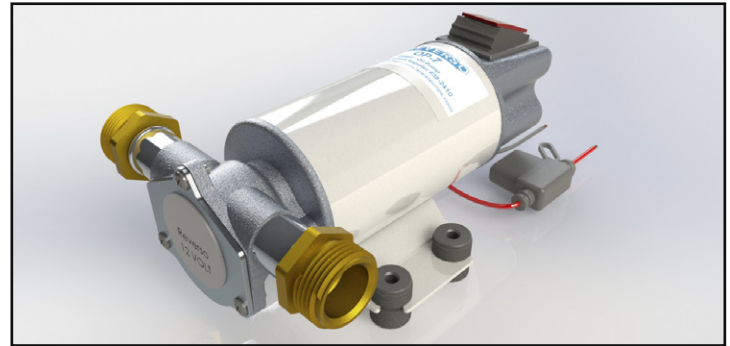

# Impeller Pump OP-7

The OP-7 is a self-priming impeller pump for diesel or oil transfer. The pump is ideal for completing oil changes on generators and boat engines. Flow direction is reversible with the integrated switch and it is designed for discontinuous use.

## Basic Features

- Self-priming
- IP65 rated
- Fittings included 3/4" Male Garden Hose (other sizes available upon request)
- Reversing switch
- Available in 12V and 24V

### BRU version

Includes:  
2 hoses and  
9 ft power cable

## Technical Specifications

<b>Flow Rate</b>	3/4" I.D.	7.4 GPM / 28 LPM
	Hose	
<b>Inlet / Outlet</b>	Inner 3/8" Female BSPP Outer 3/4" Outer Diameter Hose Barb Fittings 3/4" Male Garden Hose	
<b>Voltage</b>	12V or 24V	
<b>Self-priming</b>	5 ft / 1.5m (wet)	
<b>Amp. Draw</b>	6A / 12V, 4A / 24V	
<b>Fuse</b>	7.5A / 12V, 5A / 24V	
<b>Wire Size</b>	14 AWG / 1.5 mm <sup>2</sup>	
<b>Pressure</b>	15 psi / 1 bar	
<b>Min. Ambient Temperature</b>	14°F / -10°C	
<b>Min. Ambient Temperature</b>	140°F / 60°C	
<b>Impeller</b>	Viton	
<b>Rated</b>	IP65	
<b>Dimensions</b>	A	7.57" / 192 mm
	B	5.16" / 131 mm
	C	3.5" / 89 mm
	3.7 lbs / 1.7 kg	