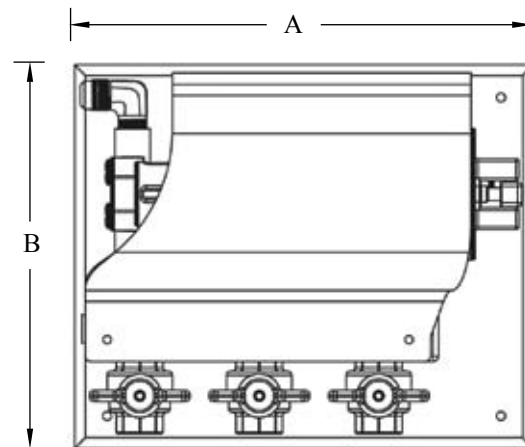

Technical Specification

| | |
|------------------|--------------------|
| Pump Port | 1/2" Flare |
| Manifold Ports | 1/2" FNPT |
| Amp. Draw | 7.0A@12v, 3A@24v |
| Flow Rate | 2 GPM (7.57 LPM) |
| Self priming | 3 ft (0.91 m) |
| Lift | 10 ft (3.05 m) |
| Pump body | Nickel Brass |
| Impeller | Nitrile (Standard) |
| Working Pressure | 0 to 15 psi |
| Seal | Nitrile Rubber |
| Motor | 12V or 24V DC |
| Fuse | 15A@12V, 10A@24V |

Parts

| | |
|--------|-----------------------------------|
| 360060 | Cover Plate for OP- 6 |
| 360070 | Brass Cam for OP- 6 |
| 36015 | Fuse (15 amp slow burn) |
| 360002 | Pump Head Assembly |
| 36003 | 3 - Way Toggle Switch (On-Off-On) |

Ordering Specifications

Model _____ OP 70_ 12/24
 Pump _____
 # of valves _____
 Voltage _____

Drawing dimensions for reference only.
 Technical drawings available upon request.

Shown: OP-703-12

| Model | A | B | C | Weight |
|--------|-----------------|----------------|-----------------|----------------|
| OP-702 | 9.6" (244.5mm) | 8.8" (223.9mm) | 4.55" (115.6mm) | 10 lbs (4.5kg) |
| OP-703 | 10.6" (269.9mm) | 8.8" (223.9mm) | 4.55" (115.6mm) | 11 lbs (5.0kg) |
| OP-704 | 11.6" (295.3mm) | 8.8" (223.9mm) | 4.55" (115.6mm) | 12 lbs (5.5kg) |
| OP-705 | 14.3" (362mm) | 8.8" (223.9mm) | 4.55" (115.6mm) | 13 lbs (5.9kg) |
| OP-706 | 16.3" (418.8mm) | 8.8" (223.9mm) | 4.55" (115.6mm) | 15 lbs (6.8kg) |