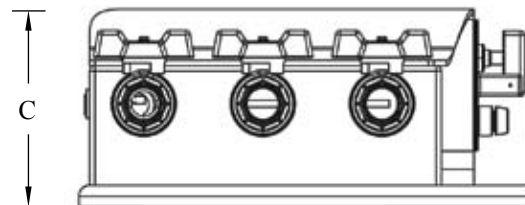

Ordering Specifications

Model _____ OP 70_ 12/24
 Pump _____
 # of valves _____
 Voltage _____

Drawing dimensions for reference only.
 Technical drawings available upon request.

Shown: OP-703-12

| Model | A | B | C | Weight |
|--------|-----------------|----------------|-----------------|----------------|
| OP-702 | 9.6" (244.5mm) | 8.8" (223.9mm) | 4.55" (115.6mm) | 10 lbs (4.5kg) |
| OP-703 | 10.6" (269.9mm) | 8.8" (223.9mm) | 4.55" (115.6mm) | 11 lbs (5.0kg) |
| OP-704 | 11.6" (295.3mm) | 8.8" (223.9mm) | 4.55" (115.6mm) | 12 lbs (5.5kg) |
| OP-705 | 14.3" (362mm) | 8.8" (223.9mm) | 4.55" (115.6mm) | 13 lbs (5.9kg) |
| OP-706 | 16.3" (418.8mm) | 8.8" (223.9mm) | 4.55" (115.6mm) | 15 lbs (6.8kg) |